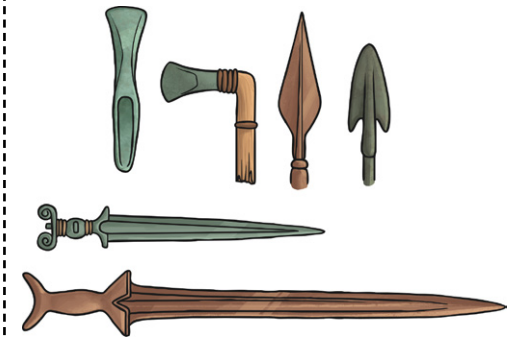

The first big copper mines are dug.

1200 - 800 BC

Roundhouses are the main domestic structure.

2500 - 800 BC

Metalwork becomes increasingly sophisticated.

2500 - 1500 BC

'Bell Beaker' culture arrives in Britain.

2500 - 800 BC

Bronze weapons are developed.