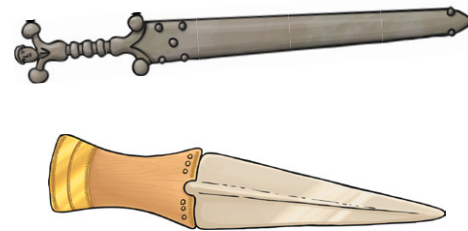

Bronze Age Timeline Cards

800 BC

The Bronze Age ends and the Iron Age begins.

3000 BC

Construction begins on Stonehenge.

1200 - 800 BC

Tribal kingdoms and Celtic culture arrive in Britain.

1800 BC

The first big copper mines are dug.

1200 - 800 BC

Roundhouses are the main domestic structure.

2500 - 800 BC

Metalwork becomes increasingly sophisticated.

2500 - 1500 BC

'Bell Beaker' culture arrives in Britain.

2500 - 800 BC

Bronze weapons are developed.