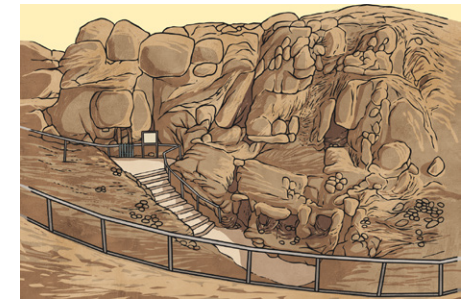

Bronze Age Timeline Cards

800 BC

The Bronze Age ends and the Iron Age begins.

3000 BC

Construction begins on Stonehenge.

1200 - 800 BC

Tribal kingdoms and Celtic culture arrive in Britain.

1800 BC

The first big copper mines are dug.

1200 - 800 BC

Roundhouses are the main domestic structure.

2500 - 800 BC

Metalwork becomes increasingly sophisticated.

2500 - 1500 BC

'Bell Beaker' culture arrives in Britain.