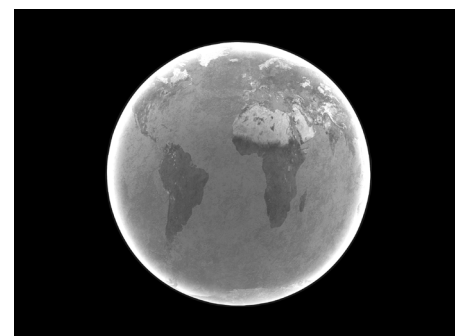

Scientific Ideas and Evidence

Evidence for Earth being flat: A, B etc

Evidence for Earth being a sphere: A, B etc

Which piece of evidence is the most important in proving the Earth is spherical? Circle just one.

Sailors made observations about the position of the Sun and stars.

Planes have flown around the world and never seen the edge.

Shadows cast by the Earth on the moon.

Ships have sailed all the way around the world.

Observations of ships sailing across the horizon.

Pictures of Earth viewed from space.

I think the strongest evidence that the Earth is spherical is _____

My first reason for this is _____

My second reason for this is _____
