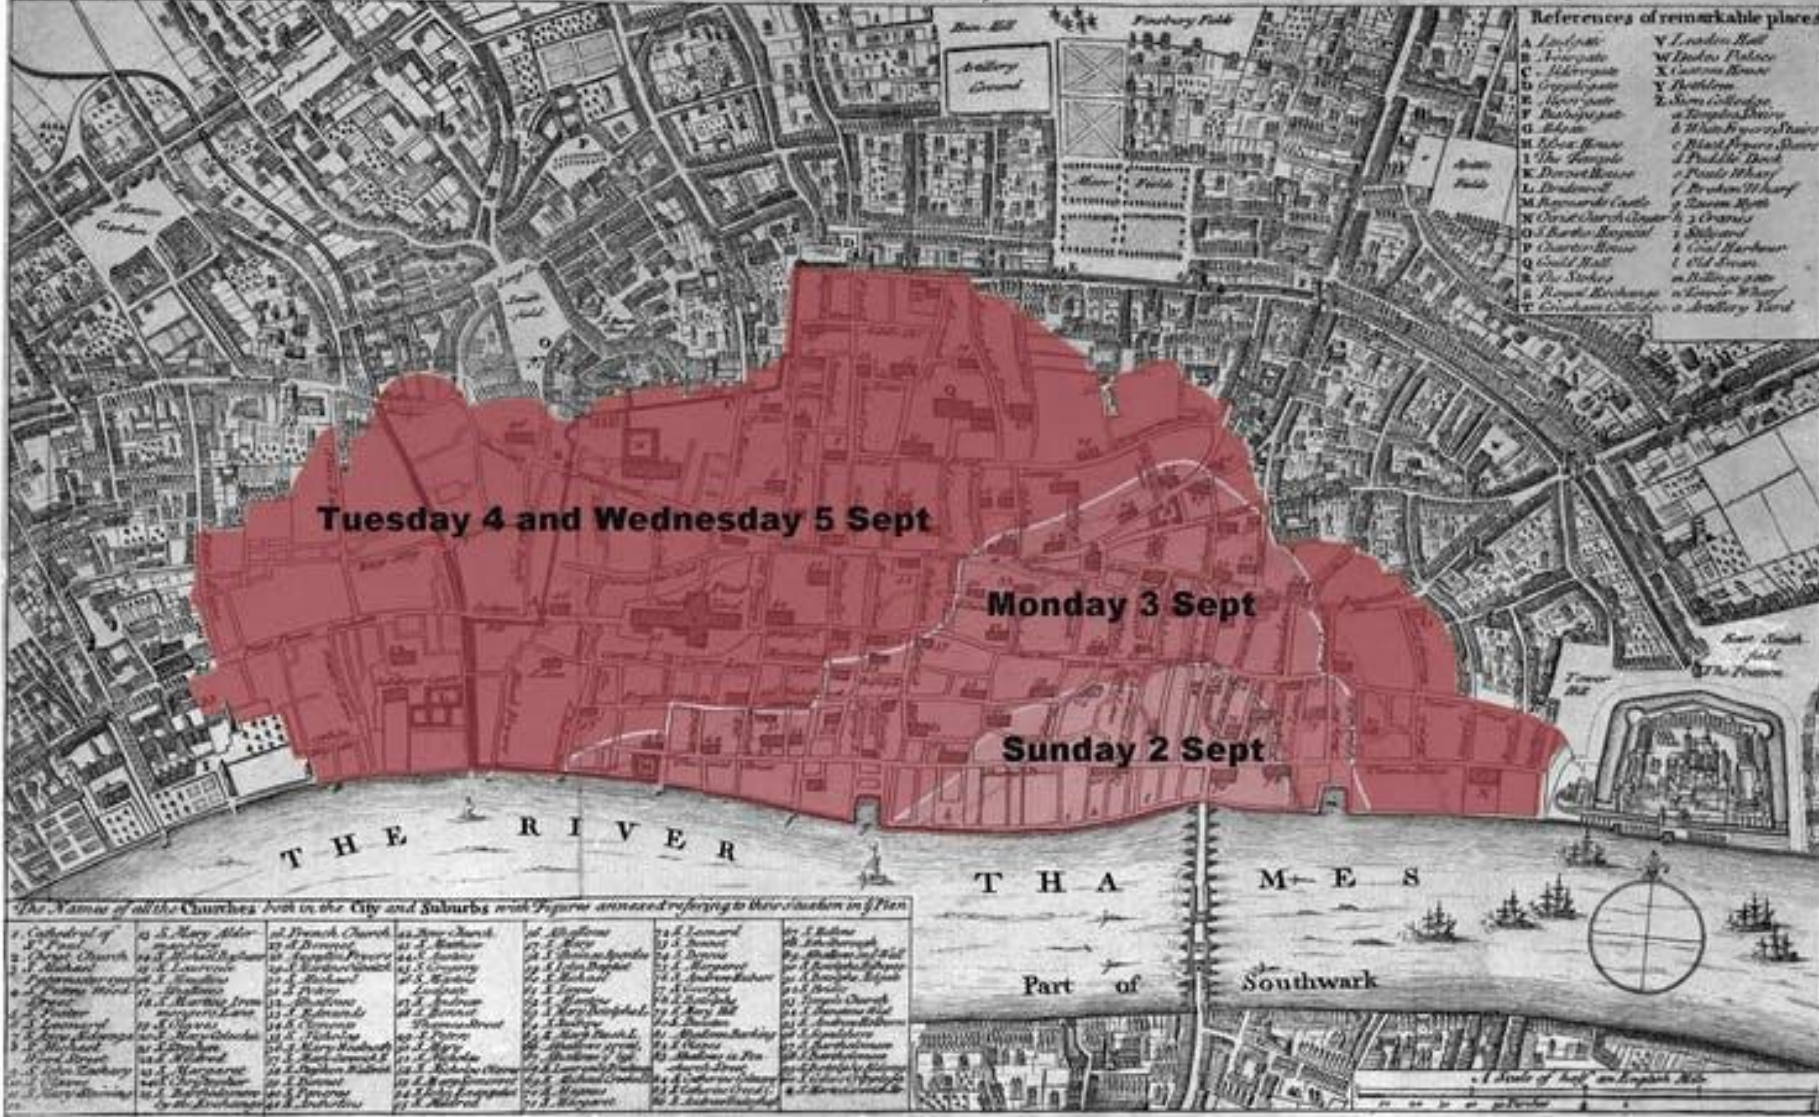

A PLAN of the CITY and LIBERTIES of LONDON after the Dreadful Conflagration in the Year 1666.  
 The Blank Part whereof represents the Ruins and Extent of the Fire; & the Perspective that left Standing.

- References of remarkable places
- A Ludgate
  - B Newgate
  - C Aldersgate
  - D Cripplegate
  - E Bishops-gate
  - F Alders-gate
  - G St. Dunstons
  - H Fleet-gate
  - I The Strand
  - K Dorset House
  - L Strand
  - M Newmarket
  - N Court Church
  - O St. Dunstons
  - P Church House
  - Q Guild Hall
  - R The Stocks
  - S Royal Exchange
  - T Exchange
  - V London Hall
  - W White Palace
  - X Custom House
  - Y Northfleet
  - Z St. Dunstons
  - 1 St. Dunstons
  - 2 White Horse
  - 3 White Horse
  - 4 White Horse
  - 5 White Horse
  - 6 White Horse
  - 7 White Horse
  - 8 White Horse
  - 9 White Horse
  - 10 White Horse
  - 11 White Horse
  - 12 White Horse
  - 13 White Horse
  - 14 White Horse
  - 15 White Horse
  - 16 White Horse
  - 17 White Horse
  - 18 White Horse
  - 19 White Horse
  - 20 White Horse

T H A M E S

Part of Southwark

A Scale of half an English Mile

SCHOLASTIC

CHILD