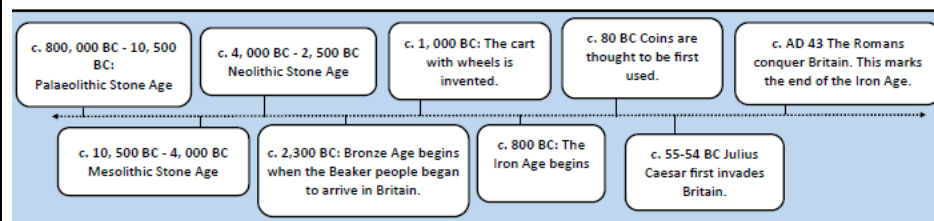

Iron Age

Iron replaced bronze as the main material for making tools and weapons. People lived in tribes and were often at war with each other. They began to protect themselves by settling in hillforts. Sometimes people from the Iron Age are called 'Celts'.

Vocabulary

- **Archaeologist** – Someone who studies the past by exploring old remains.
- **Artefact** – An object from the past that shows evidence of what life was like.
- **Barrow**- A large structure made of earth that people used to build over graves.
- **Bronze**- Copper and tin are melted together to make a metal called bronze.
- **Century**- A period of 100 years.
- **Flint**- A type of stone that can be shaped into tools for hunting.
- **Gather**- Collect things together.
- **Hillfort**- Settlements built on hills to provide more protection.
- **Invasion**- To try and take over a place by force.
- **Migration**- Move from one place to another in order to settle there.
- **Roundhouse**- a circular how with a thatched roof built from the Bronze Age to the Iron Age.
- **Settler/settlement**- People who migrate to a new place. When people start a community, this is a settlement.
- **Smelting**- A process to separate metals from rocks by heating and melting the metal.
- **Stone circle**- Burials took place in stone circles.
- **Trade**- The activity of buying, selling or exchanging goods or services.

Timeline